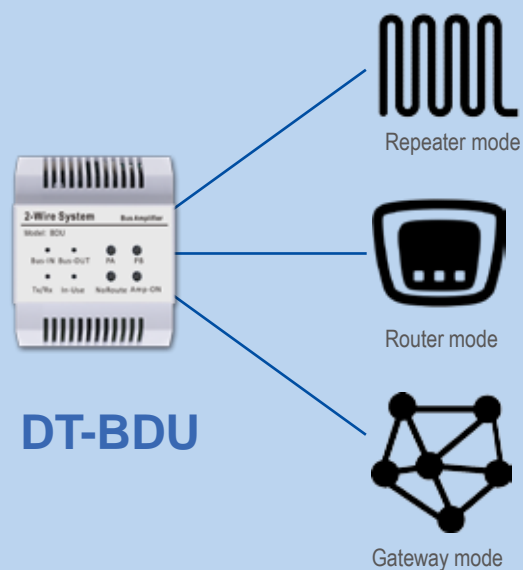

Access control
KEYPAD

Access control
CARD ACCESS

Information module

DMR21/S8

DMR21/D16

DMR21/ID/S4

DMR21/TFT/D8

DMR21/D32

ΑΞΕΣΟΥΑΡ – ΠΕΡΙΦΕΡΕΙΑΚΑ

DT-SCU

DT-GSM

DT-TPS

DT-QSW

DT-BDU

DT-RLC

DT-RLT